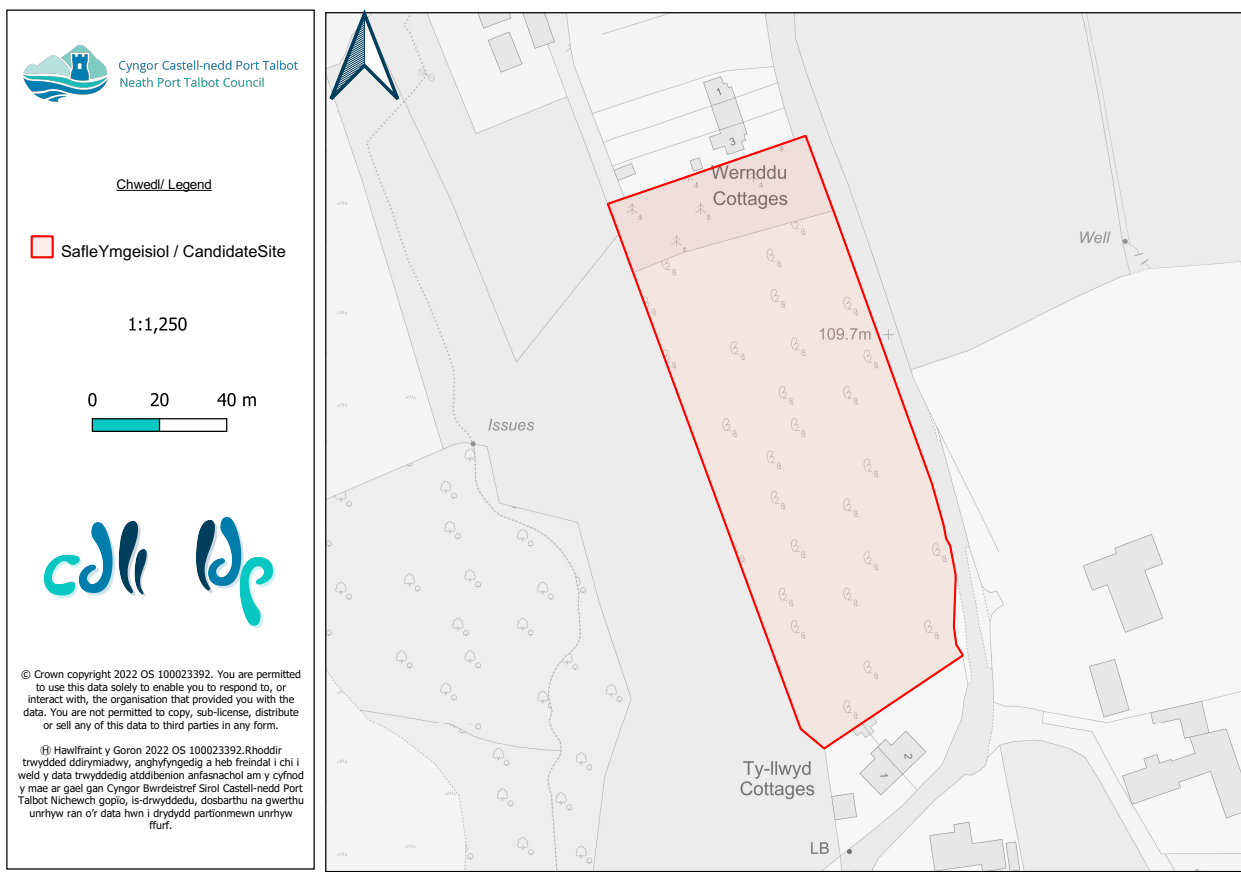

2.13 RLDP/N/0013: Tir yn Tyllwyd, Bryncoch / Land at Tyllwyd, Bryncoch

Map 2.13 RLDP/N/0013: Tir yn Nhyllwyd, Bryncoch / Land at Tyllwyd, Bryncoch

Table 2.13 RLDP/N/0013: Tir yn Nhyllwyd, Bryncoch / Land at Tyllwyd, Bryncoch

Enw'r Safle Ymgeisiol	Tir yn Nhyllwyd, Bryncoch	Candidate Site Name	Land at Tyllwyd, Bryncoch
Ardal Ofodol	(N) Castell-nedd	Spatial Area	(N) Neath
Etholaeth	Gogledd Bryncoch	Ward	Bryncoch North
Arwynebedd y Safle (ha)	1.02ha	Site Area (ha)	1.02ha
Defnydd Presennol	Amaethyddol Gynt	Existing Use	Former Agricultural
Defnydd Arfaethedig	Preswyl	Proposed Use	Residential
Cynigydd Safle	Mrs E J Stephens-Maclennan	Site Proposer	Mrs E J Stephens-Maclennan