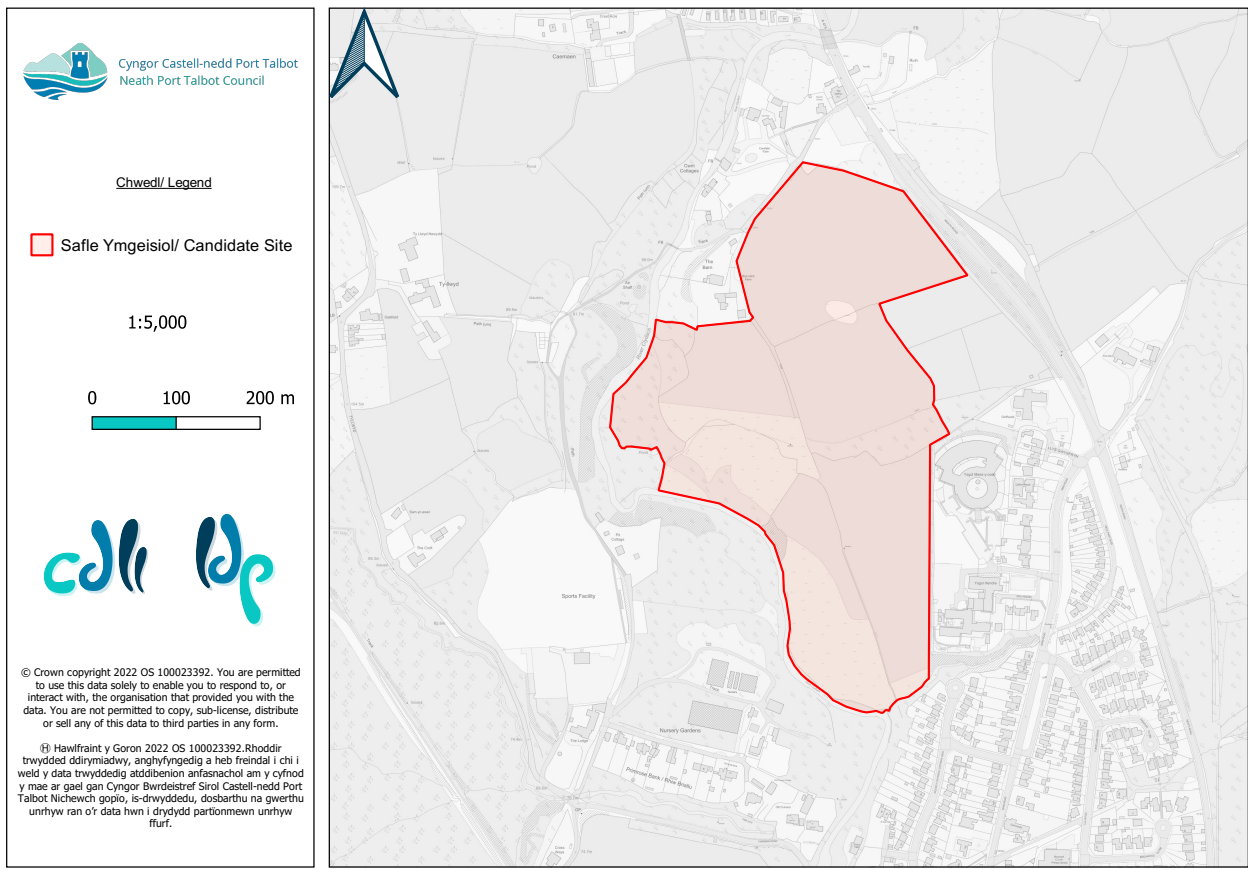

2 . Castell-nedd / Neath

2.10 RLDP/N/0010: Tir ar Fferm Bryncoch / Land at Bryncoch Farm, Neath

Map 2.10 RLDP/N/0010: Tir ar Fferm Bryncoch / Land at Bryncoch Farm, Neath

Table 2.10 RLDP/N/0010: Tir ar Fferm Bryncoch / Land at Bryncoch Farm, Neath

Enw'r Safle Ymgeisiol	Tir ar Fferm Bryncoch	Candidate Site Name	Land at Bryncoch Farm, Neath
Ardal Ofodol	(N) Castell-nedd	Spatial Area	(N) Neath
Etholaeth	Gogledd Bryncoch	Ward	Bryncoch North
Arwynebedd y Safle (ha)	14.97ha	Site Area (ha)	14.97ha
Defnydd Presennol	Amaethyddol	Existing Use	Agricultural
Defnydd Arfaethedig	Preswyl / Defnydd cymysg	Proposed Use	Residential / Mixed use
Cynigydd Safle	Huggard Charitable Trust	Site Proposer	Huggard Charitable Trust