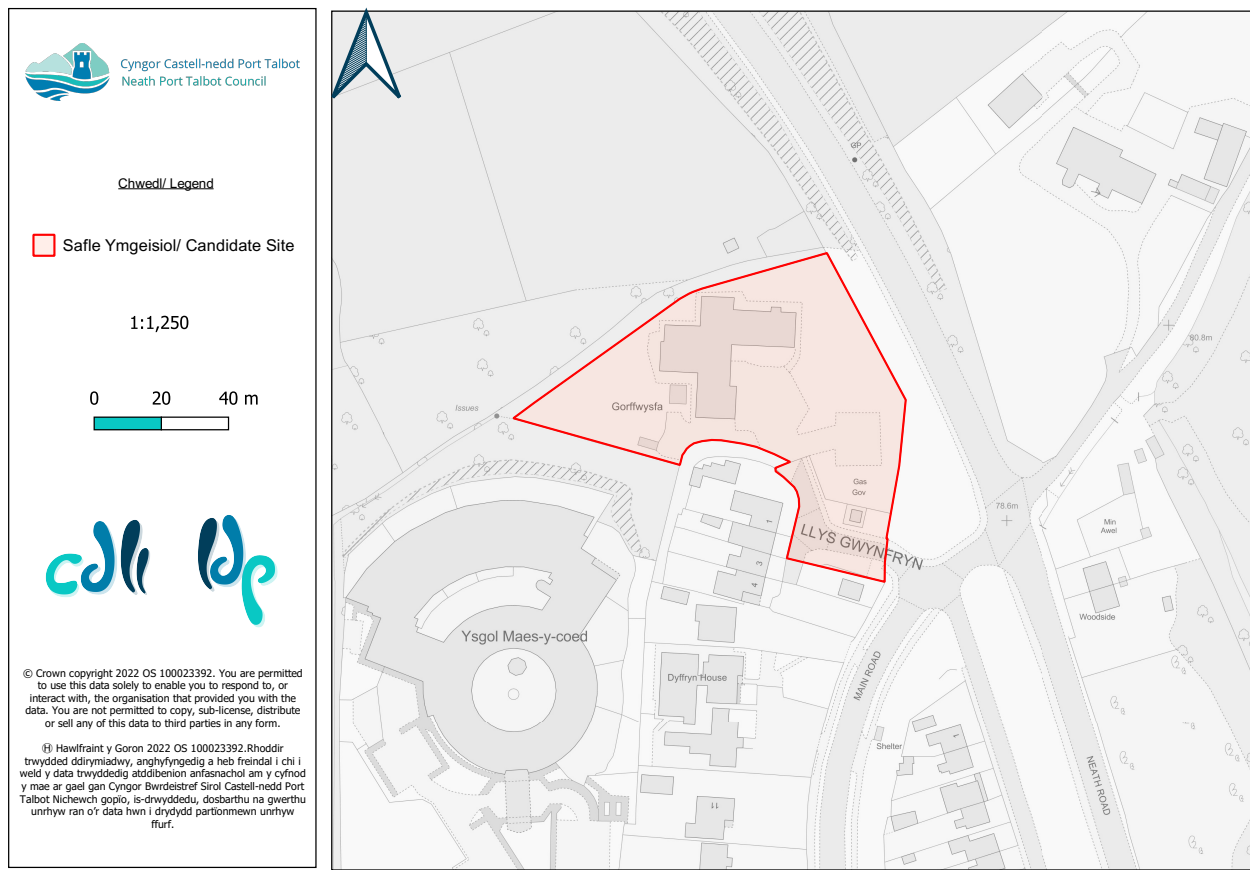

2 . Castell-nedd / Neath

2.12 RLDP/N/0012: Cartref Gofal Gorffwysfa gynt, Bryncoch / Former Gorffwysfa Care Home, Bryncoch

Map 2.12 RLDP/N/0012: Cartref Gofal Gorffwysfa gynt, Bryncoch / Former Gorffwysfa Care Home, Bryncoch

Table 2.12 RLDP/N/0012: Cartref Gofal Gorffwysfa gynt, Bryncoch / Former Gorffwysfa Care Home. Bryncoch

Enw'r Safle Ymgeisiol	Cartref Gofal Gorffwysfa gynt, Bryncoch	Candidate Site Name	Former Gorffwysfa Care Home. Bryncoch
Ardal Ofodol	(N) Castell-nedd	Spatial Area	(N) Neath
Etholaeth	Gogledd Bryncoch	Ward	Bryncoch North
Arwynebedd y Safle (ha)	0.54ha	Site Area (ha)	0.54ha
Defnydd Presennol	Arall	Existing Use	Other
Defnydd Arfaethedig	Preswyl	Proposed Use	Residential
Cynigydd Safle	Neath Port Talbot Council	Site Proposer	Neath Port Talbot Council