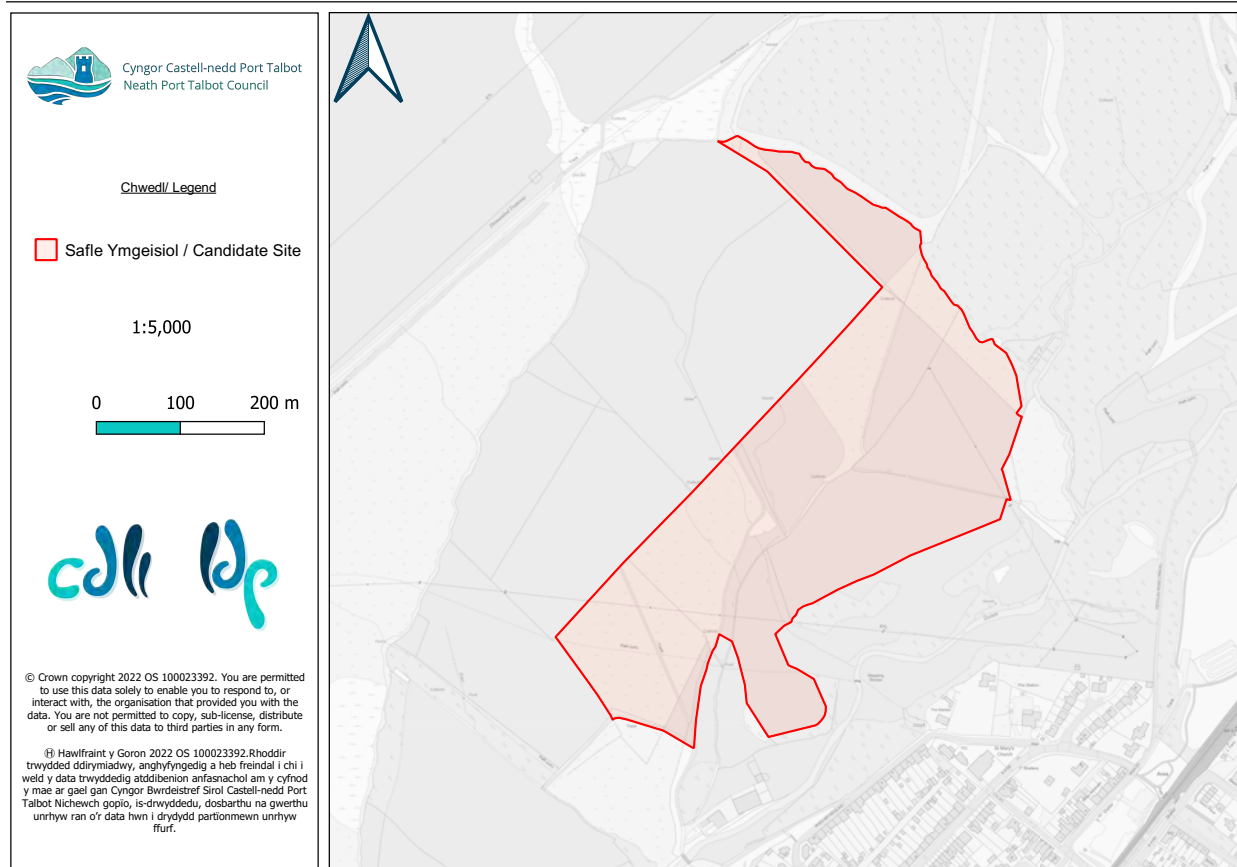

### 7.17 RLDP/DV/0017: Re-connexa, caeau cyfagos i Fferm Bryndulais, Blaendulais (Cynnig 2) / Reconnexa, fields adjacent to Bryndulais Farm, Seven Sisters (Submission 2)

Map 7.17 RLDP/DV/0017: Re-connexa, caeau cyfagos i Fferm Bryndulais / Re-connexa, Land adjacent to Bryndulais Farm