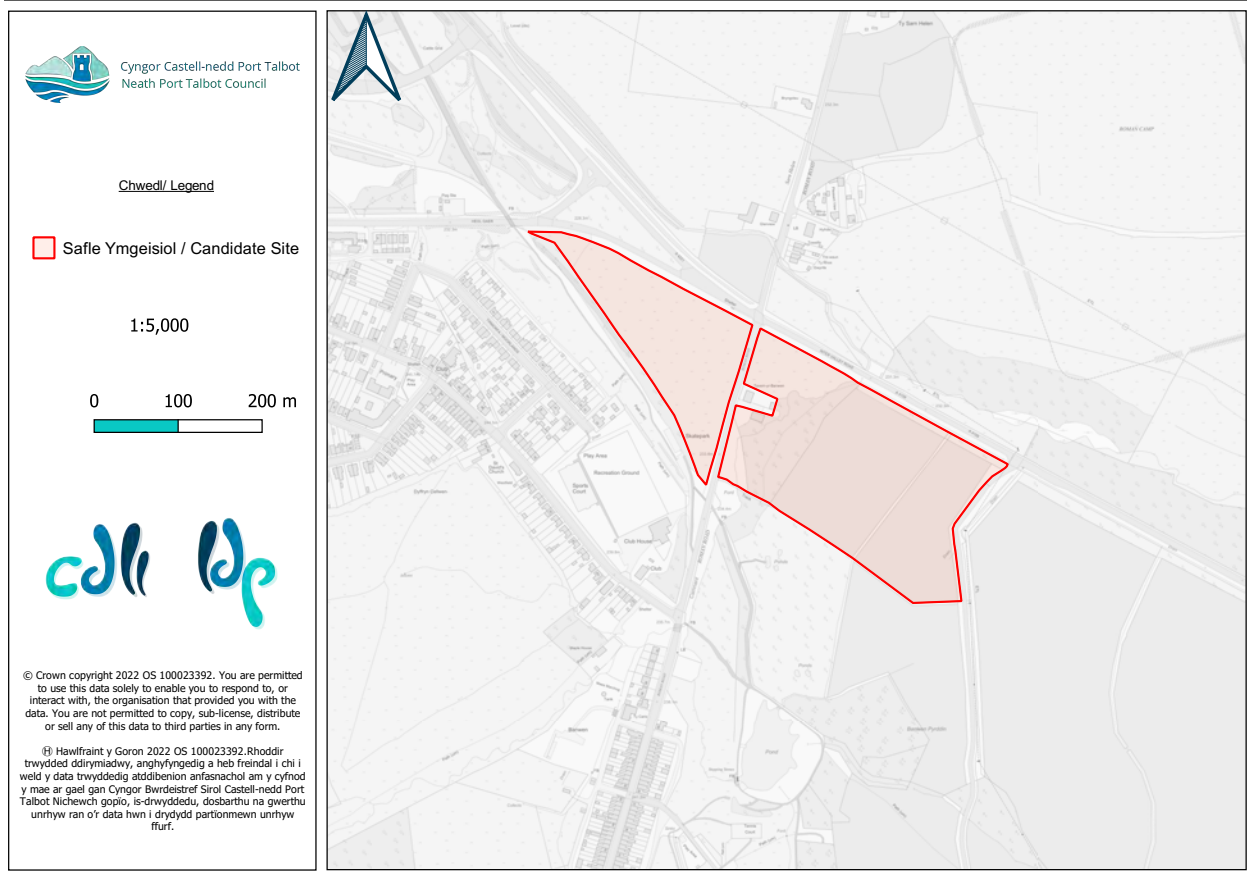

### 7.12 RLDP/DV/0012: Safle 3 – Tir ar Gyffordd Roman Road a'r A4109, Onllwyn / Site 3 - Land at Junction of Roman Road and A4109, Onllwyn

Map 7.12 RLDP/DV/0012: Safle 3 – Tir ar Gyffordd Roman Road a'r A4109, Onllwyn / Site 3 - Land at Junction of Roman Road and A4109, Onllwyn