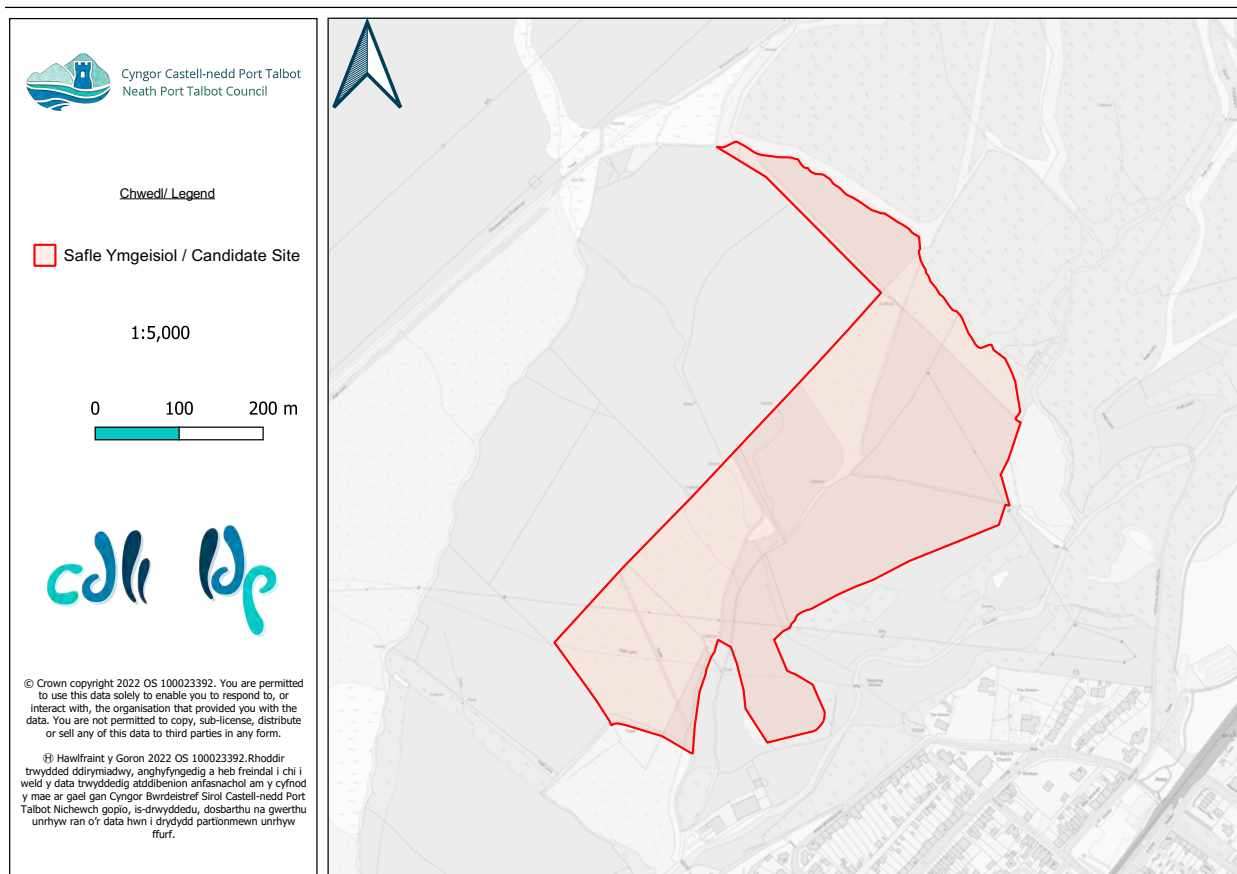

### 7.16 RLDP/DV/0016: Re-connexa, caeau cyfagos i Fferm Bryndulais, Blaendulais (Cynnig 1) / Reconnexa, fields adjacent to Bryndulais Farm, Seven Sisters (Submission 1)

Map 7.16 RLDP/DV/0016: Re-connexa, caeau cyfagos i Fferm Bryndulais, Blaendulais (Cynnig 1) / Reconnexa, fields adjacent to Bryndulais Farm, Seven Sisters (Submission 1)