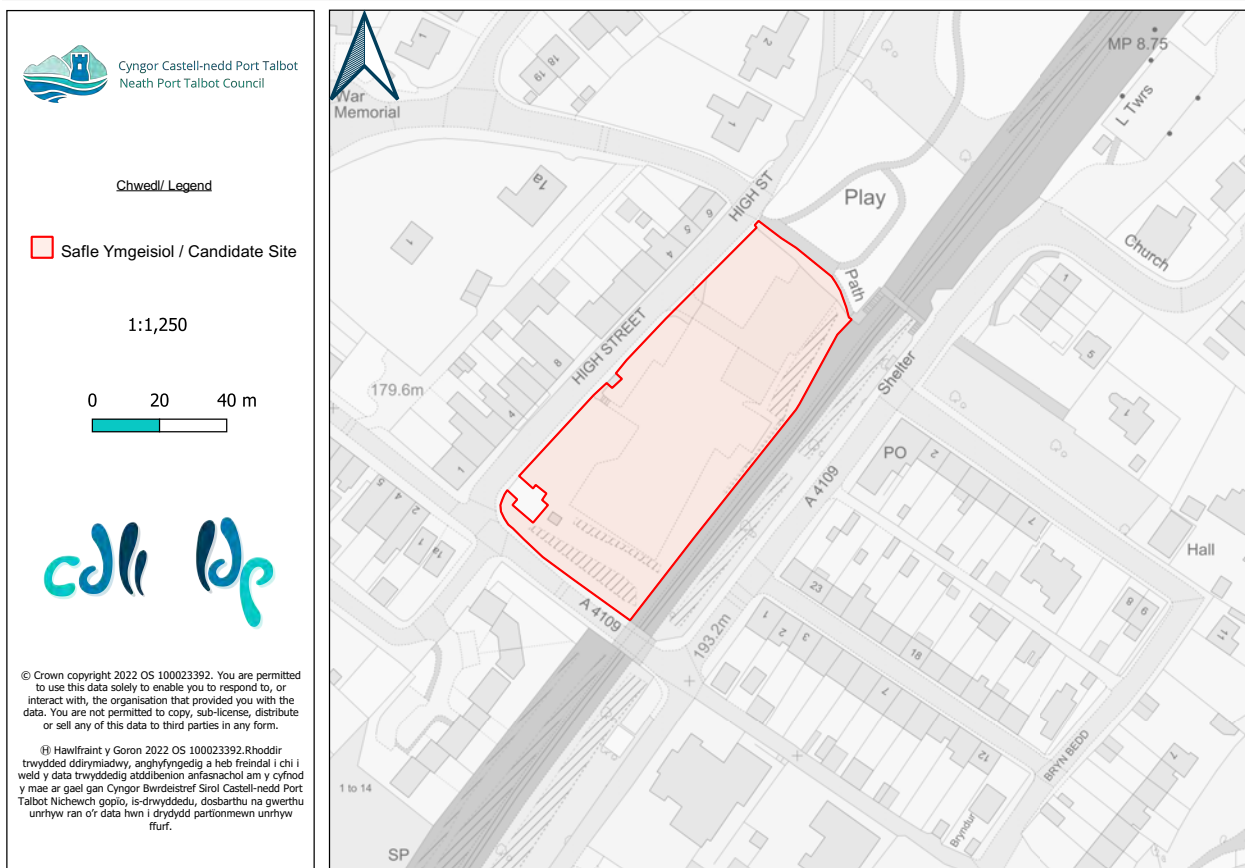

### 7.19 RLDP/DV/0019: Tai Gwarchod Canolfan gynt, Blaendulais / Former Canolfan Sheltered Housing, Seven Sisters

Map 7.19 RLDP/DV/0019: Tai Gwarchod Canolfan gynt, Blaendulais / Former Canolfan Sheltered Housing, Seven Sisters