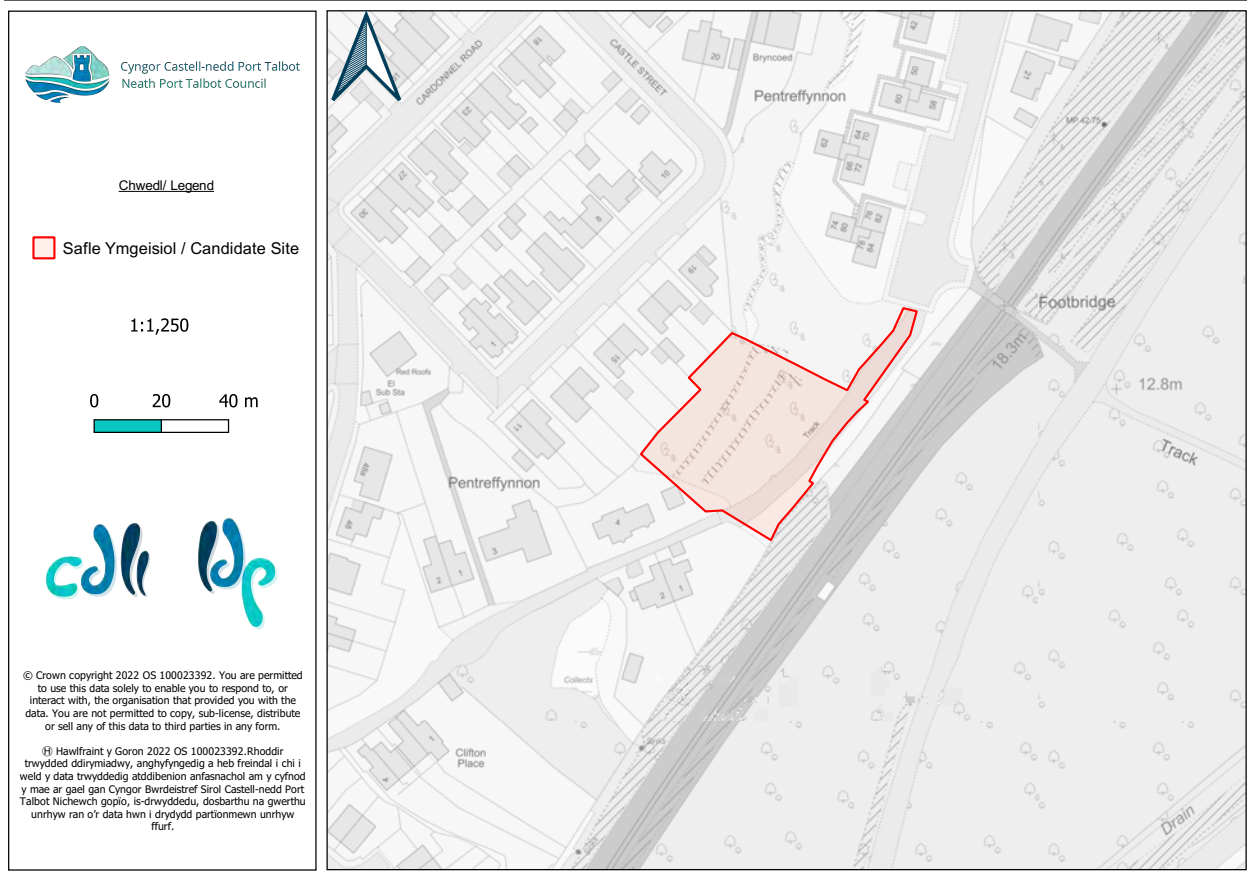

2 . Castell-nedd / Neath

2.18 RLDP/N/0018: Compton Mews, Cefn 11 - 19 Sgiwen Stryd y Castell / Compton Mews, Rear of 11-19 Castle Street Skewen

Map 2.18 RLDP/N/0018: Compton Mews, Cefn 11 - 19 Sgiwen Stryd y Castell / Compton Mews, Rear of 11 - 19 Castle Street Skewen

Table 2.18 RLDP/N/0018: Compton Mews, Cefn 11 - 19 Sgiwen Stryd y Castell / Compton Mews, Rear of 11 - 19 Castle Street Skewen

Enw'r Safle Ymgeisiol	Compton Mews, Cefn 11 - 19 Sgiwen Stryd y Castell	Candidate Site Name	Compton Mews, Rear of 11 - 19 Castle Street Skewen
Ardal Ofodol	(N) Castell-nedd	Spatial Area	(N) Neath
Etholaeth	Canol Coedffranc	Ward	Coedffranc Central
Arwynebedd y Safle (ha)	0.24ha	Site Area (ha)	0.24ha
Defnydd Presennol	Tir Glas	Existing Use	Greenfield
Defnydd Arfaethedig	Preswyl	Proposed Use	Residential
Cynigydd Safle	Dr J Jones	Site Proposer	Dr J Jones