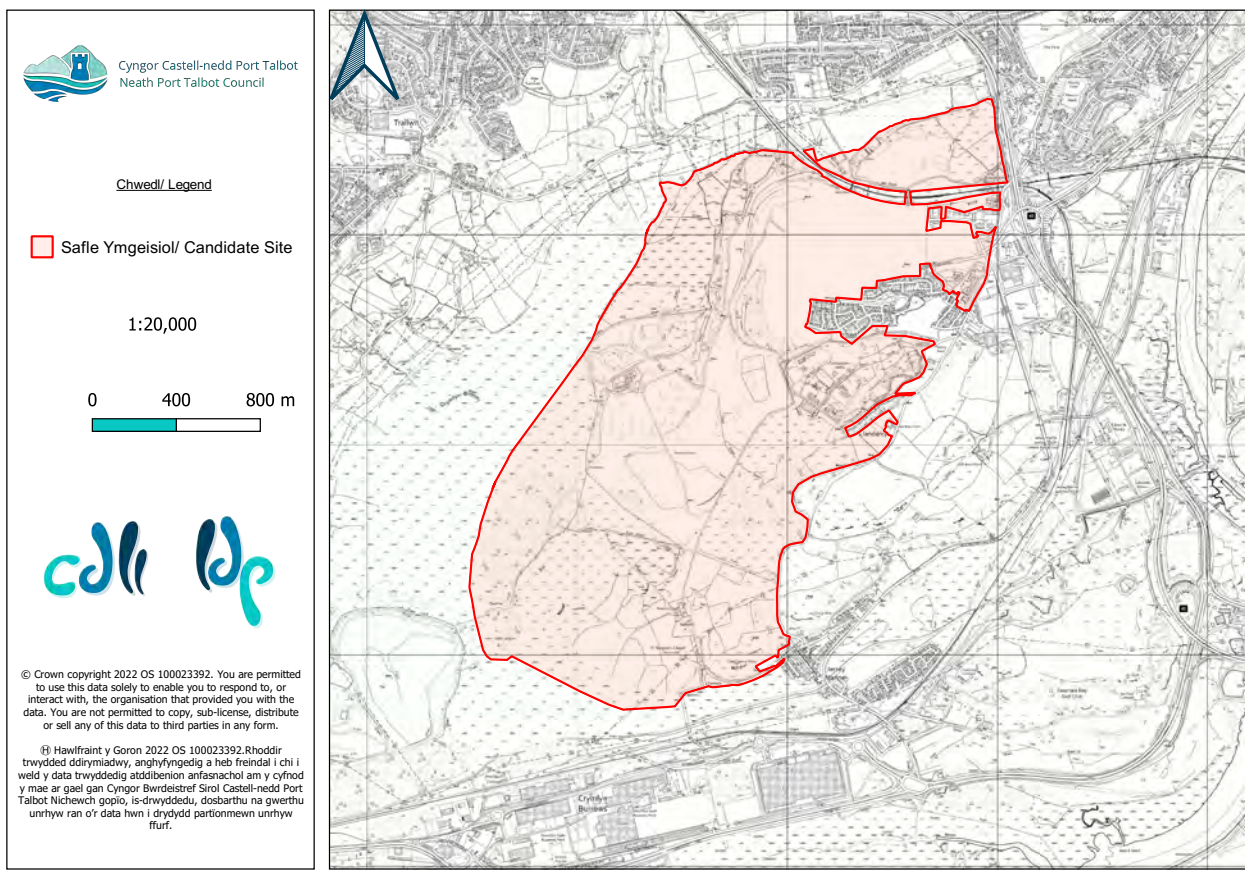

2.21 RLDP/N/0021: Coed Darcy

Map 2.21 RLDP/N/0021: Coed Darcy

Table 2.21 RLDP/N/0021: Coed Darcy

Enw'r Safle Ymgeisiol	Coed Darcy	Candidate Site Name	Coed Darcy
Ardal Ofodol	(N) Castell-nedd	Spatial Area	(N) Neath
Etholaeth	Gorllewin Coedffranc	Ward	Coedffranc West
Arwynebedd y Safle (ha)	385.37ha	Site Area (ha)	385.37ha
Defnydd Presennol	Purfa Olew Gynt	Existing Use	Former Oil Refinery
Defnydd Arfaethedig	Preswyl; Cyflogaeth; Cyfleusterau cymunedol; Addysg; Defnydd cymysg	Proposed Use	Residential; Employment; Community Facilities; Education; Mixed use
Cynigydd Safle	St Modwen	Site Proposer	St Modwen