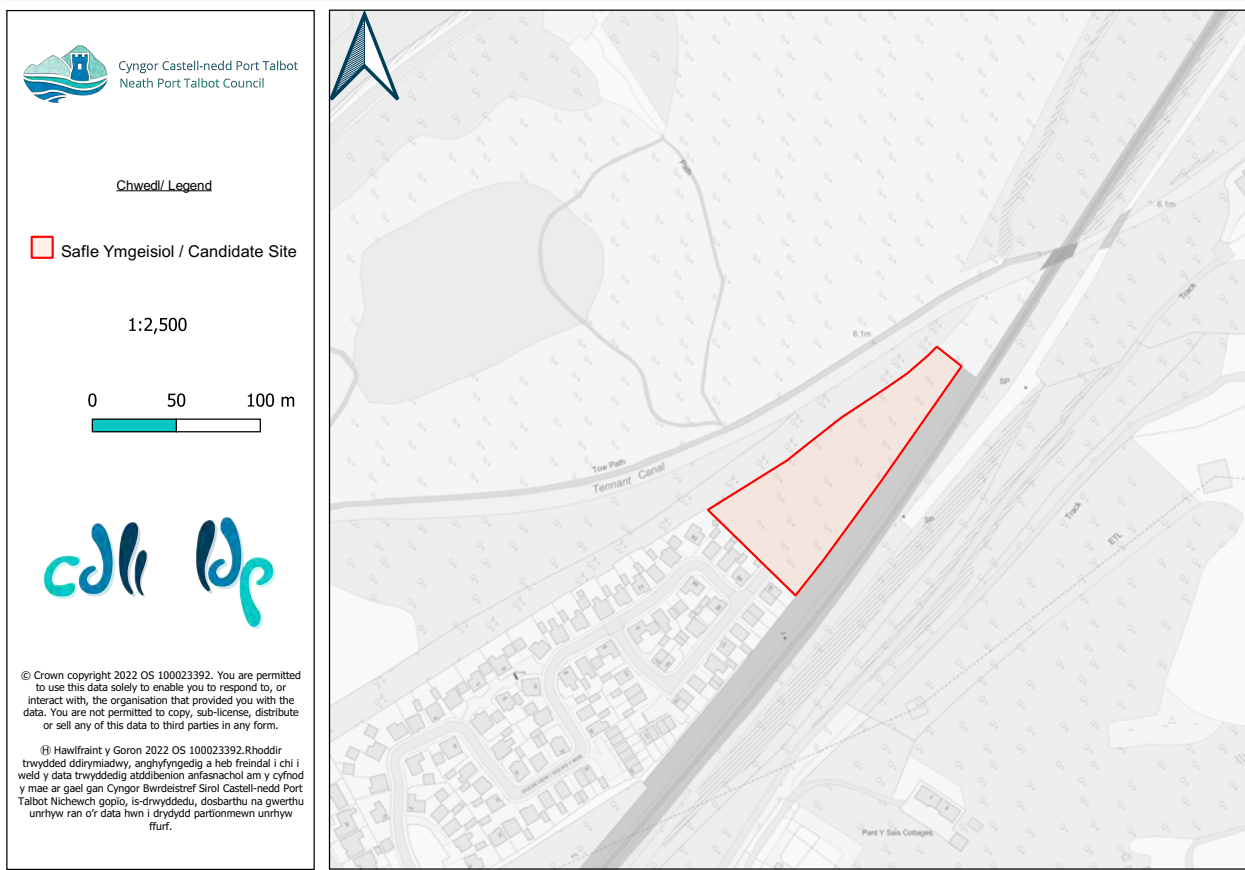

2.23 RLDP/N/0023: Tir oddi ar Ocean View, Jersey Marine / Land off Ocean View, Jersey Marine

Map 2.23 RLDP/N/0019: Tir oddi ar Ocean View, Jersey Marine / Land off Ocean View, Jersey Marine

Table 2.23 RLDP/N/0019: Tir oddi ar Ocean View, Jersey Marine / Land off Ocean View, Jersey Marine

Enw'r Safle Ymgeisiol	Tir oddi ar Ocean View, Jersey Marine	Candidate Site Name	Land off Ocean View, Jersey Marine
Ardal Ofodol	(N) Castell-nedd	Spatial Area	(N) Neath
Etholaeth	Gorllewin Coedffranc	Ward	Coedffranc West
Arwynebedd y Safle (ha)	0.74ha	Site Area (ha)	0.74ha
Defnydd Presennol	Tir Glas	Existing Use	Greenfield
Defnydd Arfaethedig	Preswyl	Proposed Use	Residential
Cynigydd Safle	Mr M Saunders	Site Proposer	Mr M Saunders