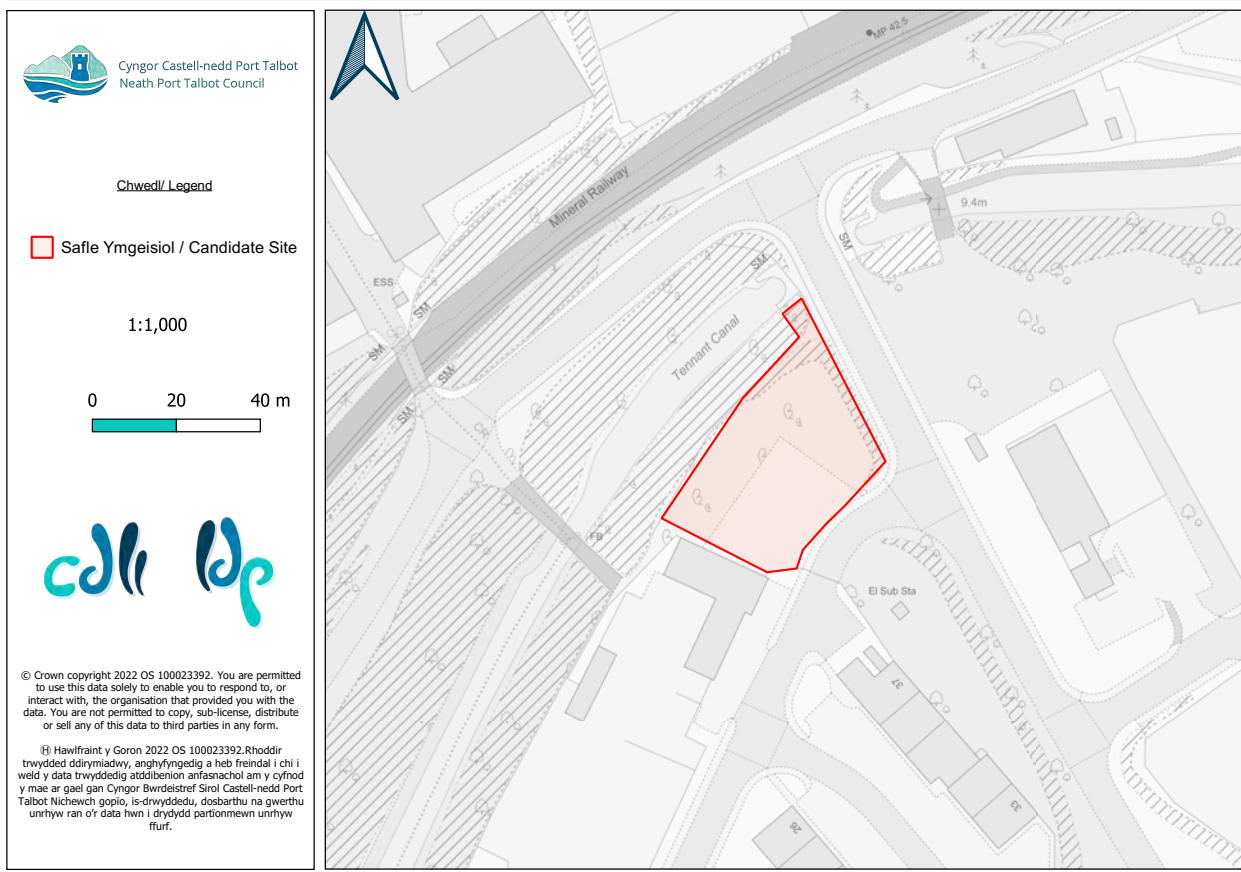

2.29 RLDP/N/0029: Llain oddi mewn i Barc Busnes Mynachlog Nedd / Plot within Neath Abbey Business Park

Map 2.29 RLDP/N/0029: Llain oddi mewn i Barc Busnes Mynachlog Nedd / Plot within Neath Abbey Business Park