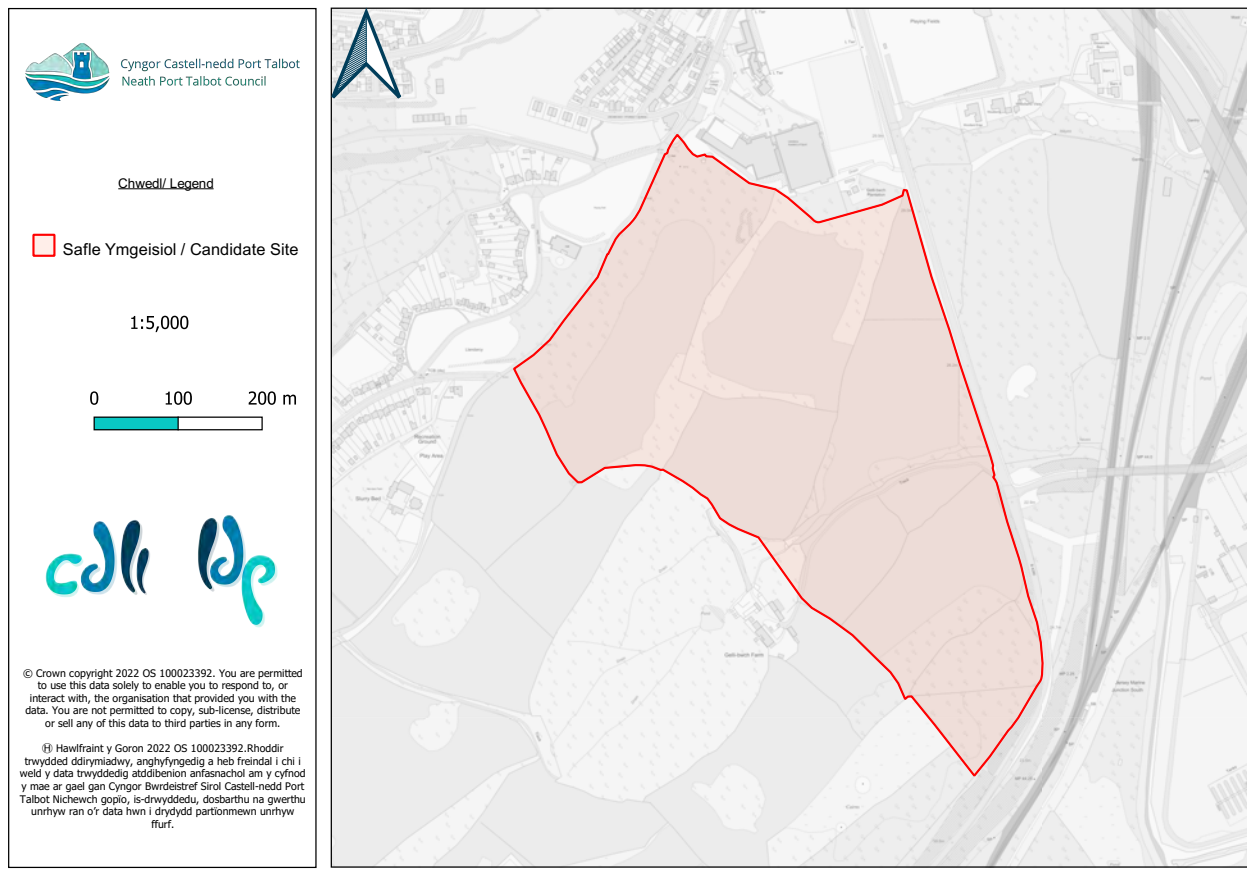

2 . Castell-nedd / Neath

2.20 RLDP/N/0020: Tir ar Fferm Gelli Bwlch, Llandarcy / Land at Gelli Bwlch Farm, Llandarcy

Map 2.20 RLDP/N/0020: Tir ar Fferm Gelli Bwlch, Llandarcy / Land at Gelli Bwlch Farm, Llandarcy