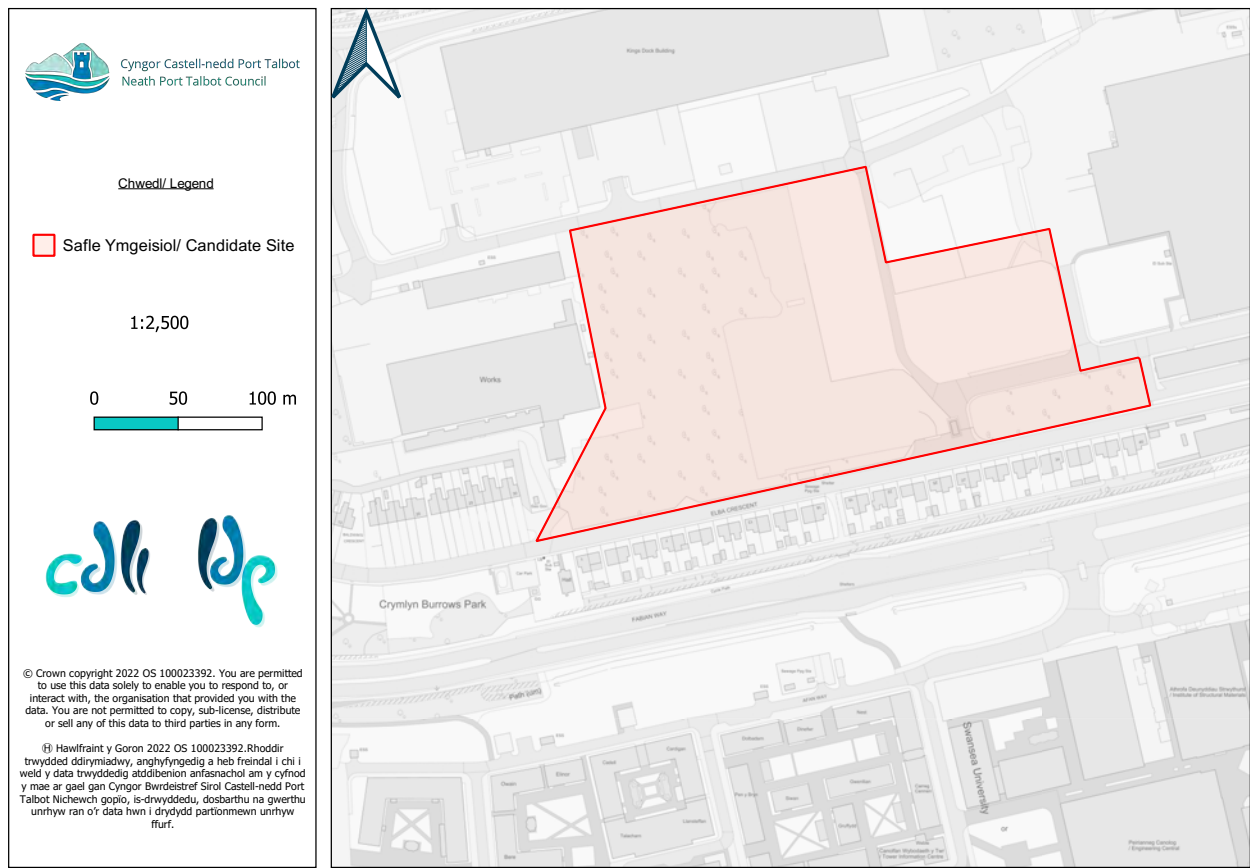

Table 2.24 RLDP/N/0024: Tir i'r gogledd o Gilgant Elba, Twyni Crymlyn / Land North of Elba Crescent, Crymlyn Burrows

Enw'r Safle Ymgeisiol	Tir i'r gogledd o Gilgant Elba, Twyni Crymlyn	Candidate Site Name	Land north of Elba Crescent, Crymlyn Burrows
Ardal Ofodol	(N) Castell-nedd	Spatial Area	(N) Neath
Etholaeth	Gorllewin Coedffranc	Ward	Coedffranc West
Arwynebedd y Safle (ha)	4.64ha	Site Area (ha)	4.64ha
Defnydd Presennol	Cyflogaeth gynt	Existing Use	Former Employment
Defnydd Arfaethedig	Preswyl	Proposed Use	Residential
Cynigydd Safle	Hawkland Estates Ltd and Promagem Group Ltd	Site Proposer	Hawkland Estates Ltd and Promagem Group Ltd