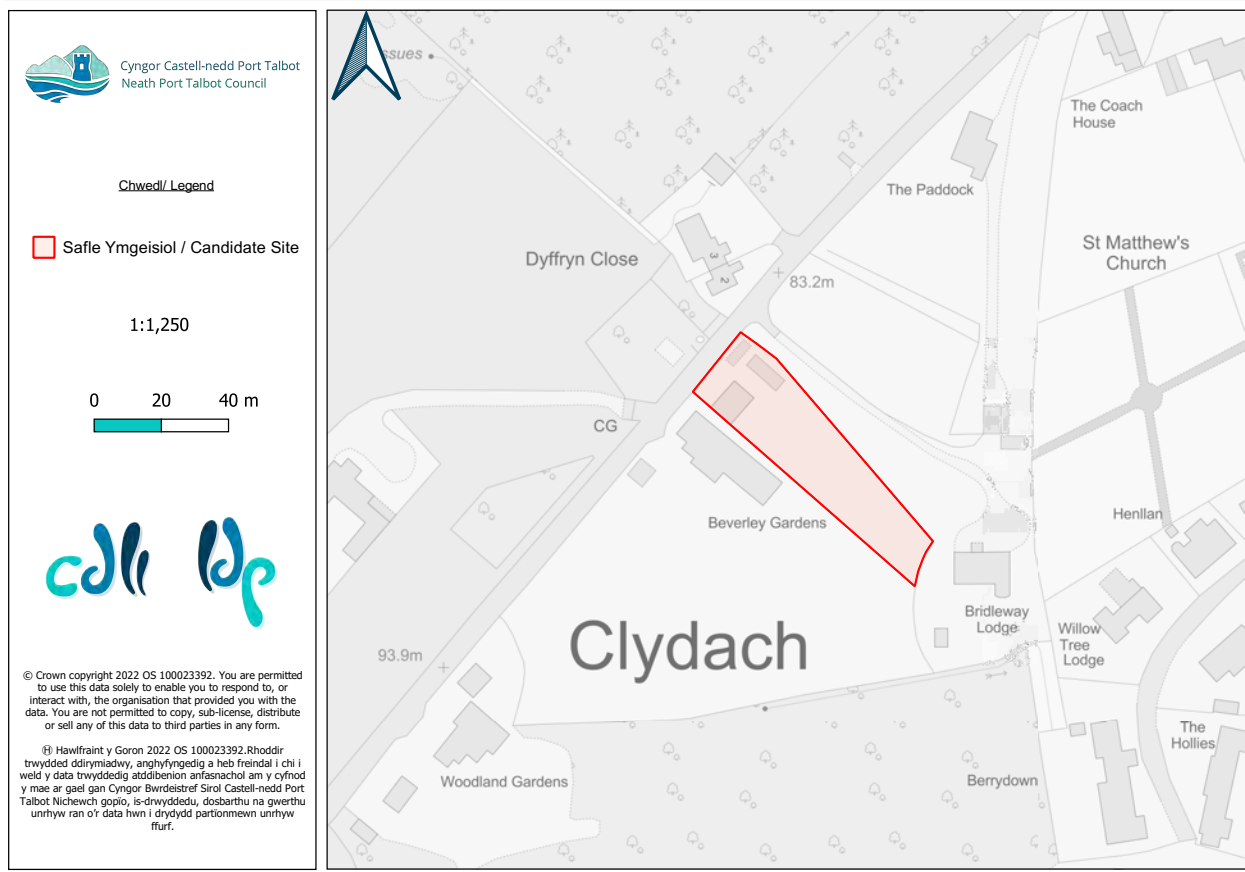

2 . Castell-nedd / Neath

2.26 RLDP/N/0026: Rhan o Erddi Beverley, Bryncoch - Dewis 1 / Part of Beverley Gardens, Bryncoch - Submission 1

Map 2.26 RLDP/N/0026: Rhan o Erddi Beverley, Bryncoch - Dewis 1 / Part of Beverley Gardens, Bryncoch - Submission 1

Table 2.26 RLDP/N/0026: Rhan o Erddi Beverley, Bryncoch - Dewis 1 / Part of Beverley Gardens, Bryncoch - Submission 1

Enw'r Safle Ymgeisiol	Rhan o Erddi Beverley, Bryncoch - Dewis 1	Candidate Site Name	Part of Beverley Gardens, Bryncoch - Submission 1
Ardal Ofodol	(N) Castell-nedd	Spatial Area	(N) Neath
Etholaeth	Dyffryn	Ward	Dyffryn
Arwynebedd y Safle (ha)	0.16ha	Site Area (ha)	0.16ha
Defnydd Presennol	Preswyl; Amaethyddol	Existing Use	Residential; Agricultural
Defnydd Arfaethedig	Preswyl	Proposed Use	Residential
Cynigydd Safle	Mr R Thomas	Site Proposer	Mr R Thomas