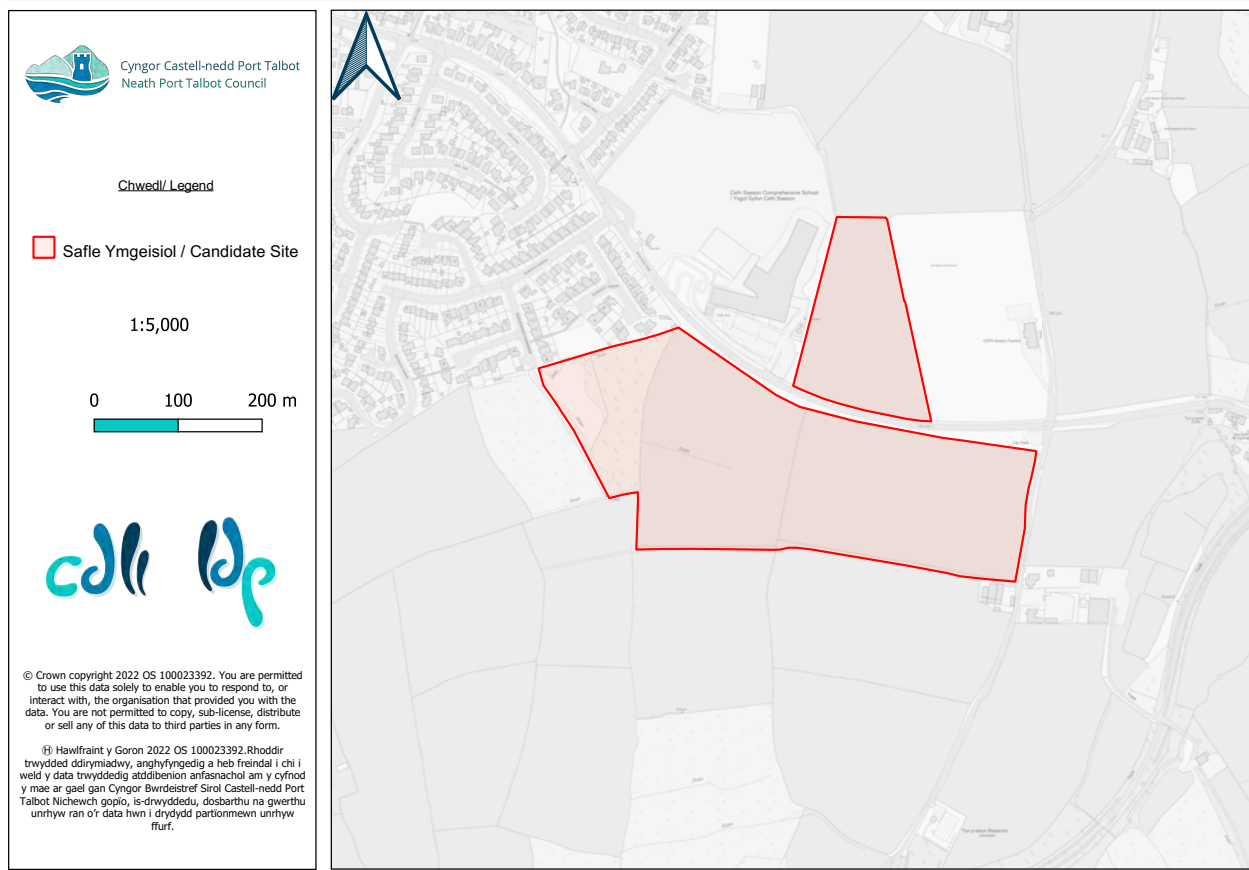

2 . Castell-nedd / Neath

2.16 RLDP/N/0016: Tir ar Fferm Cefn Saeson, Cimla / Land at Cefn Saeson Farm, Cimla

Map 2.16 RLDP/N/0016: Tir ar Fferm Cefn Saeson, Cimla / Land at Cefn Saeson Farm, Cimla

Table 2.16 RLDP/N/0016: Tir ar Fferm Cefn Saeson, Cimla / Land at Cefn Saeson Farm, Cimla

Enw'r Safle Ymgeisiol	Tir ar Fferm Cefn Saeson, Cimla	Candidate Site Name	Land at Cefn Saeson Farm, Cimla
Ardal Ofodol	(N) Castell-nedd	Spatial Area	(N) Neath
Etholaeth	Cimla	Ward	Cimla
Arwynebedd y Safle (ha)	12.62ha	Site Area (ha)	12.62ha
Defnydd Presennol	Amaethyddol	Existing Use	Agricultural
Defnydd Arfaethedig	Preswyl	Proposed Use	Residential
Cynigydd Safle	Barratt Homes	Site Proposer	Barratt Homes