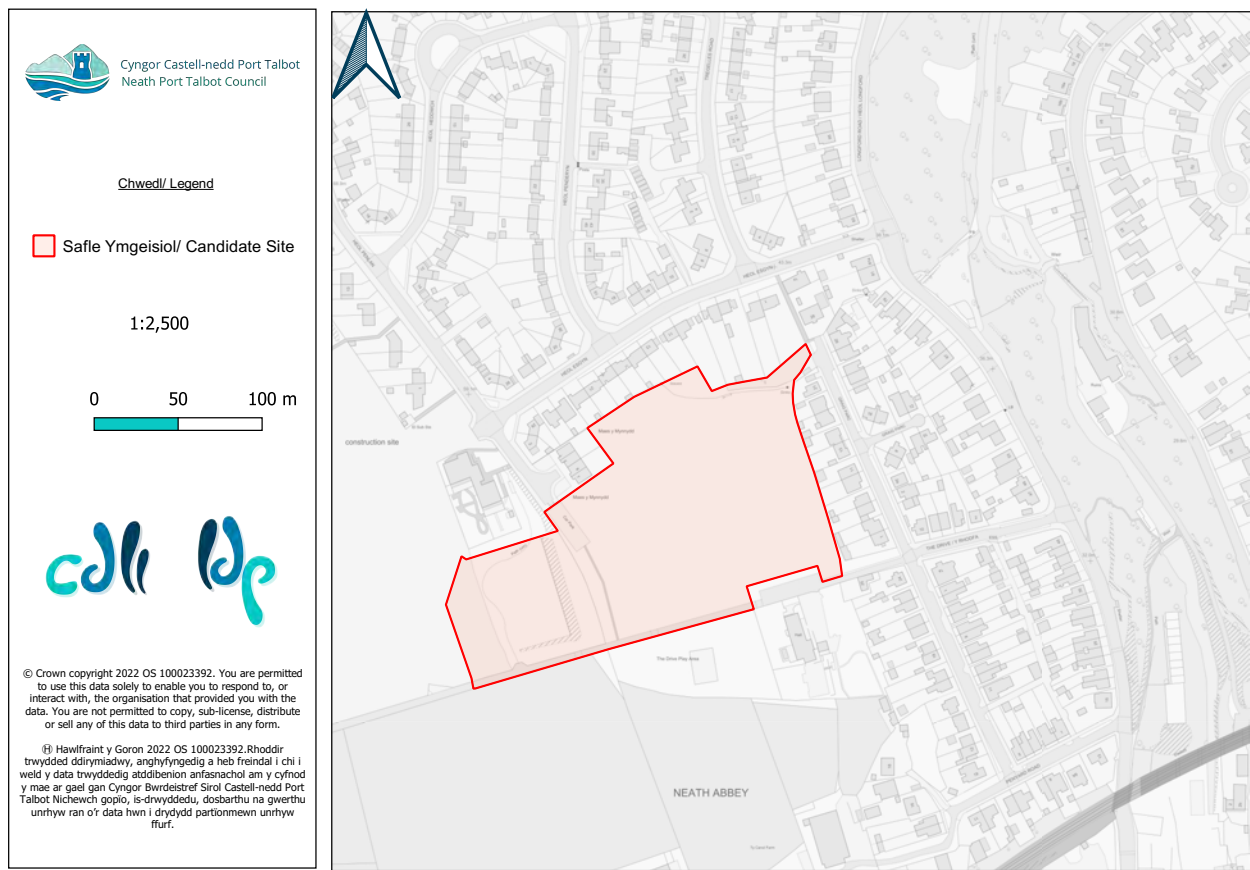

2 . Castell-nedd / Neath

2.28 RLDP/N/0028: Tir ar safle Ysgol Dwr y Felin a Maes Chwarae Longford / Land at Dwr y Felin School and Longford Recreation Ground

Map 2.28 RLDP/N/0028: Tir ar safle Ysgol Dŵr y Felin a Maes Chwarae Longford / Land at Dwr y Felin School and Longford Recreation Ground